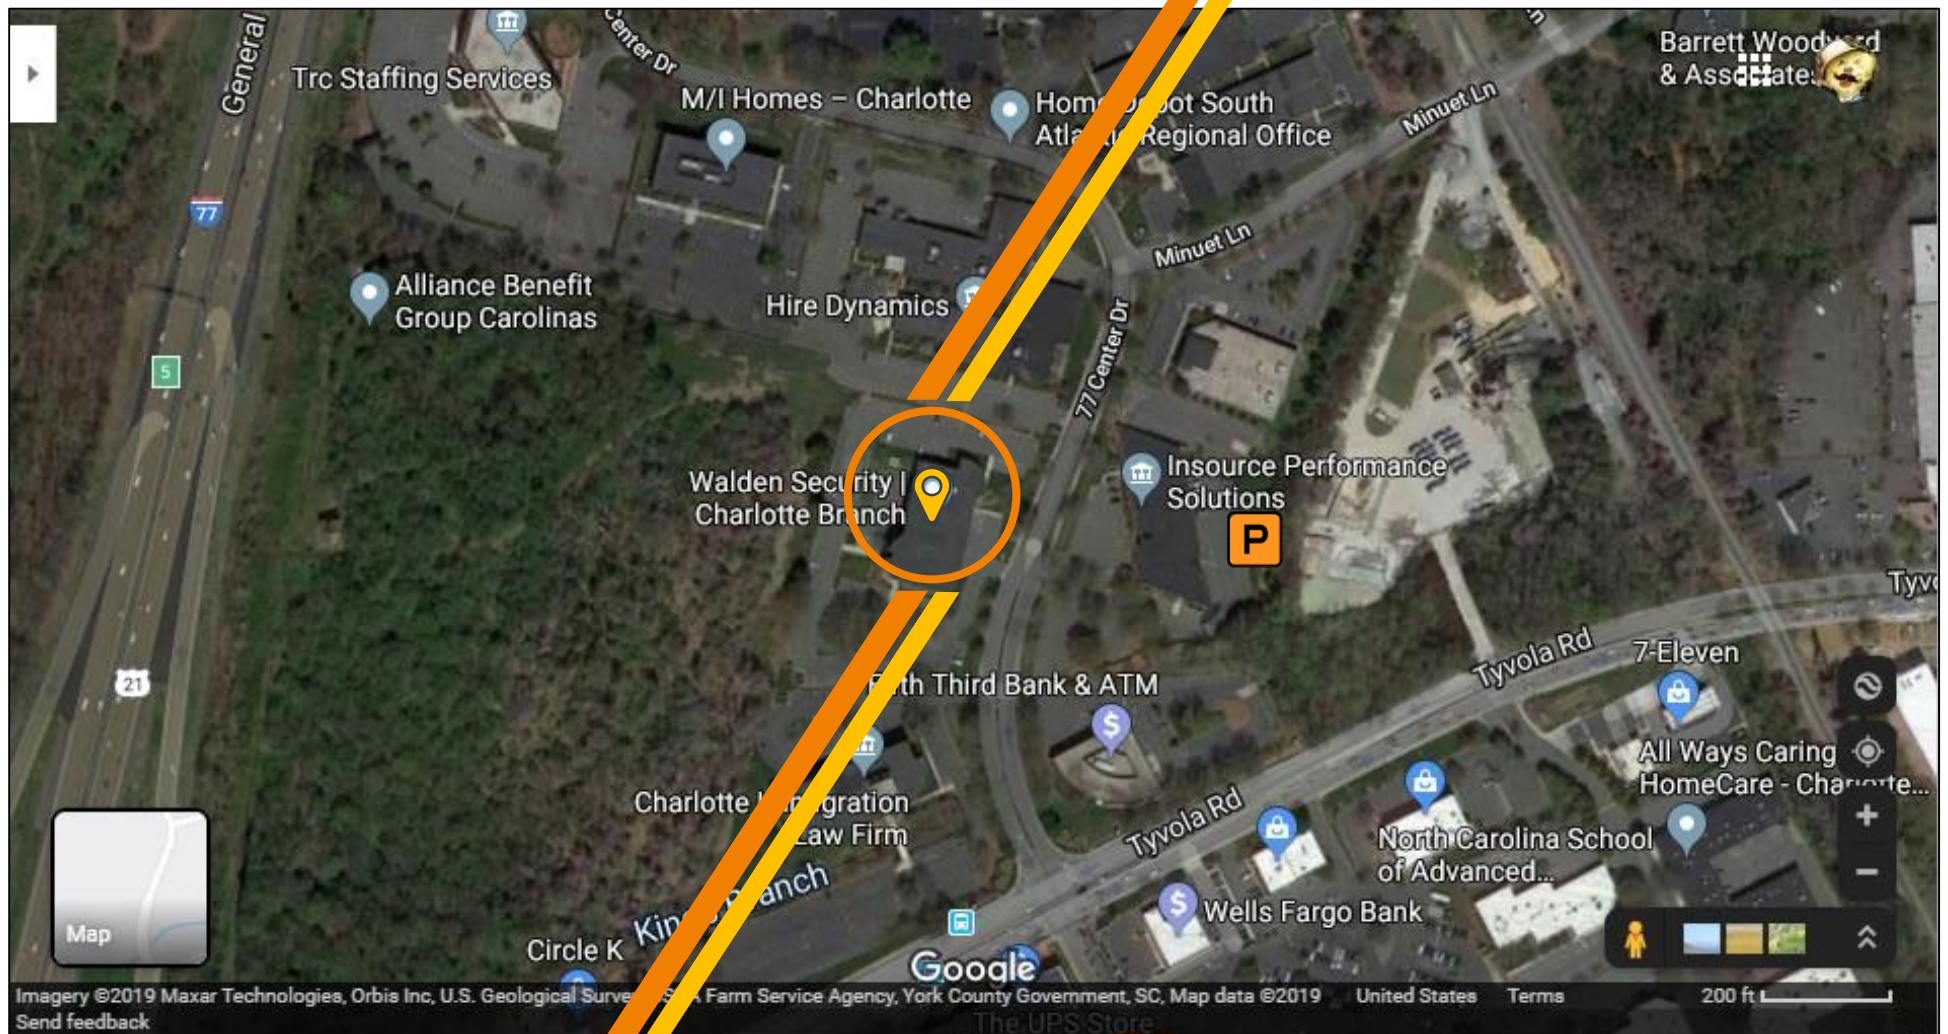

Theorem Geo Office Location

Theorem Geo Associates
5550 77-Center Dr. / Suite 320
Charlotte, NC 28217
704.325.2855

Theorem Geo is located at 5550 77-Center Drive, Suite 320

- Best Parking: Easiest to park behind building and enter through the rear double doors.
- Take elevators to third floor.
- Find Theorem Geo in Suite 320 directly across from the elevators.